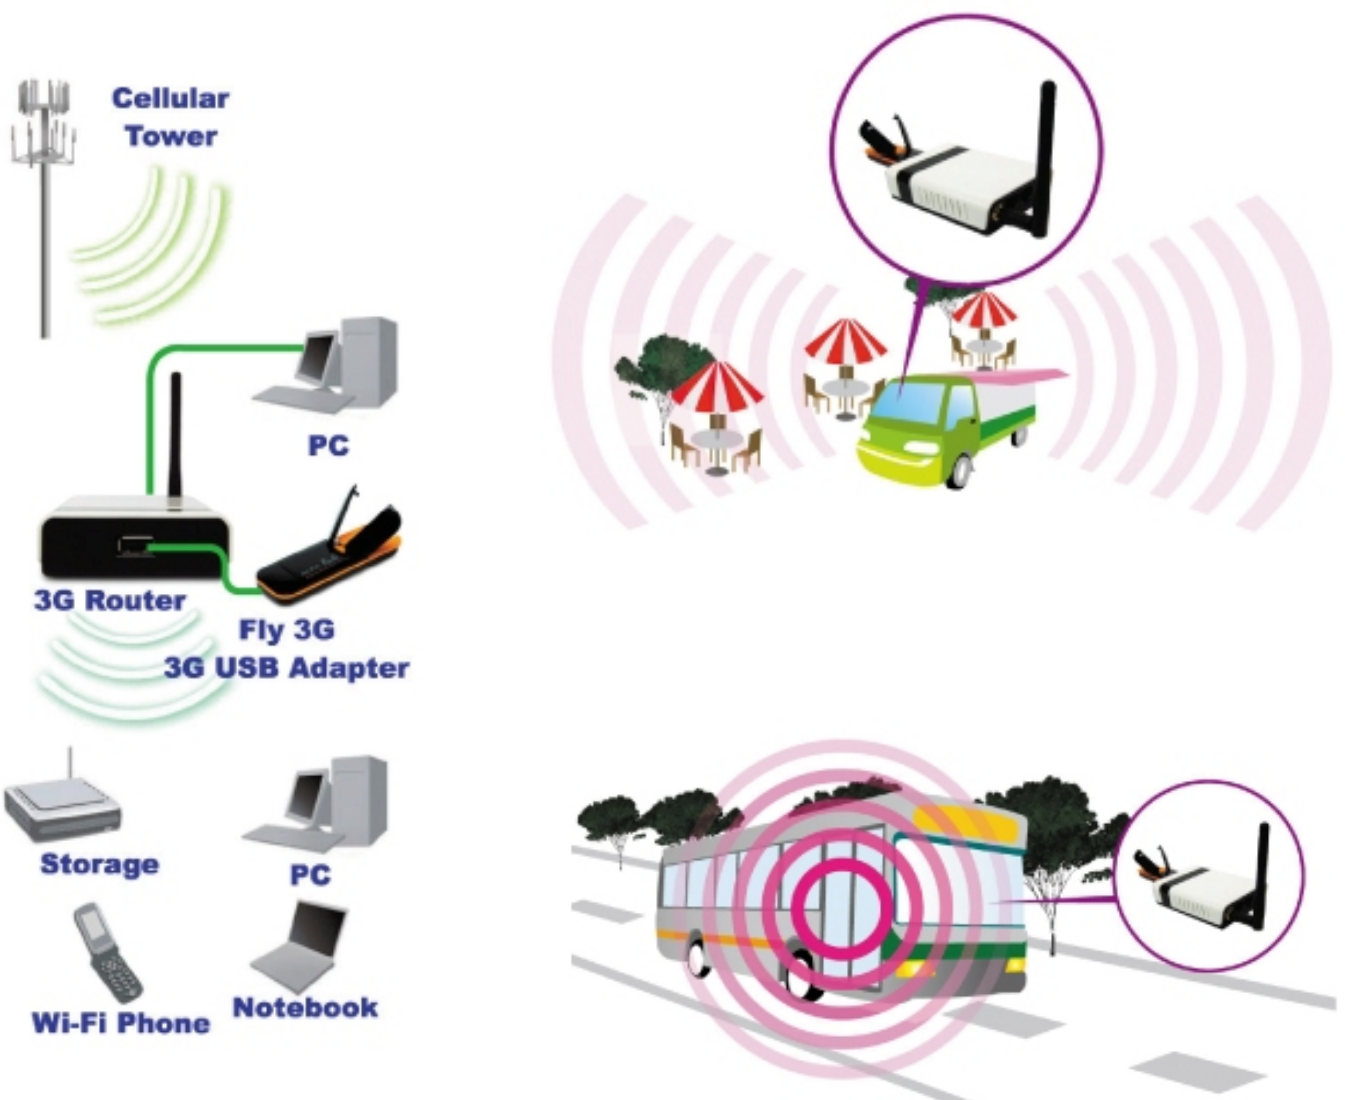

AWUS036H Extender Diagram

R36

AWUS036H & 3G Modem Router

3G Mobile Function Diagram

R36

AWUS036H & 3G Modem Router

Specifications

Standards	Wired: IEEE 802.3 (10Base-T) IEEE 802.3u (100Base-TX) Wireless: IEEE 802.11, IEEE 802.11g, IEEE 802.11n															
Physical	1 x 10/100Mbps WAN Port 1 x 10/100Mbps LAN Port 1 x detachable external 5dBi antenna 1 x Reset button 1 x WPS Security Key 1 x USB Port															
Management	Web-base management interface Remote management SNTP time synchronize															
Output Power	802.11b: 27dBm \pm 2dBm 802.11g: 25dBm \pm 2dBm 802.11n: 25dBm \pm 2dBm															
Sensitivity	<table border="1"><tr><td rowspan="2">11n</td><td>20MHz</td><td>MCS7: -71</td><td>MCS0: -90</td></tr><tr><td>40MHz</td><td>MCS7: -69</td><td>MCS0: -88</td></tr><tr><td>11g</td><td>54Mbps: -75</td><td>6Mbps: -92</td><td></td></tr><tr><td>11b</td><td>11Mbps: -90</td><td>1Mbps: -95</td><td></td></tr></table>	11n	20MHz	MCS7: -71	MCS0: -90	40MHz	MCS7: -69	MCS0: -88	11g	54Mbps: -75	6Mbps: -92		11b	11Mbps: -90	1Mbps: -95	
11n	20MHz		MCS7: -71	MCS0: -90												
	40MHz	MCS7: -69	MCS0: -88													
11g	54Mbps: -75	6Mbps: -92														
11b	11Mbps: -90	1Mbps: -95														
Data Rate	802.11n (40MHz): up to 150Mbps 802.11n (20MHz): up to 72Mbps 802.11g: 54,48,36,24,18,12,9,6Mbps 802.11b: 11,5.5,2,1Mbps															
Wireless Mode	WISP Bridge Router															
Operating Frequency	FCC: 2412~2462MHz (Ch1~Ch11) ETSI: 2412~2472MHz (Ch1~Ch13) Japan: 2412~2484MHz (Ch1~Ch14)															
Security	Access Control Policy MAC filter DMZ Host SSID Broadcast disable Wireless MAC address Filtering WEP Encryption WPA-/W PA2-PSK (Pre-shared Key) WPA/W PA2 Enterprise mode (802.1x) WiFi Protected Setup (WPS)															
Router	Shares high speed cable/xDSL Internet connection Static Routing VPN Pass through NAT 802.11e WMM IGMP Proxy Dual SSIDs															
Temperature	Operating: 0°C to 40°C (32°F to 104°F) Storage: -20°C to 60°C (-4°F to 140°F)															
Humidity	Operating :10% to 85% Non-Condensing Storage: 5% to 90% Non-Condensing															
Dimensions	93 x 70 x 26mm															
Weight	74g															
Power Input	12V/1A															