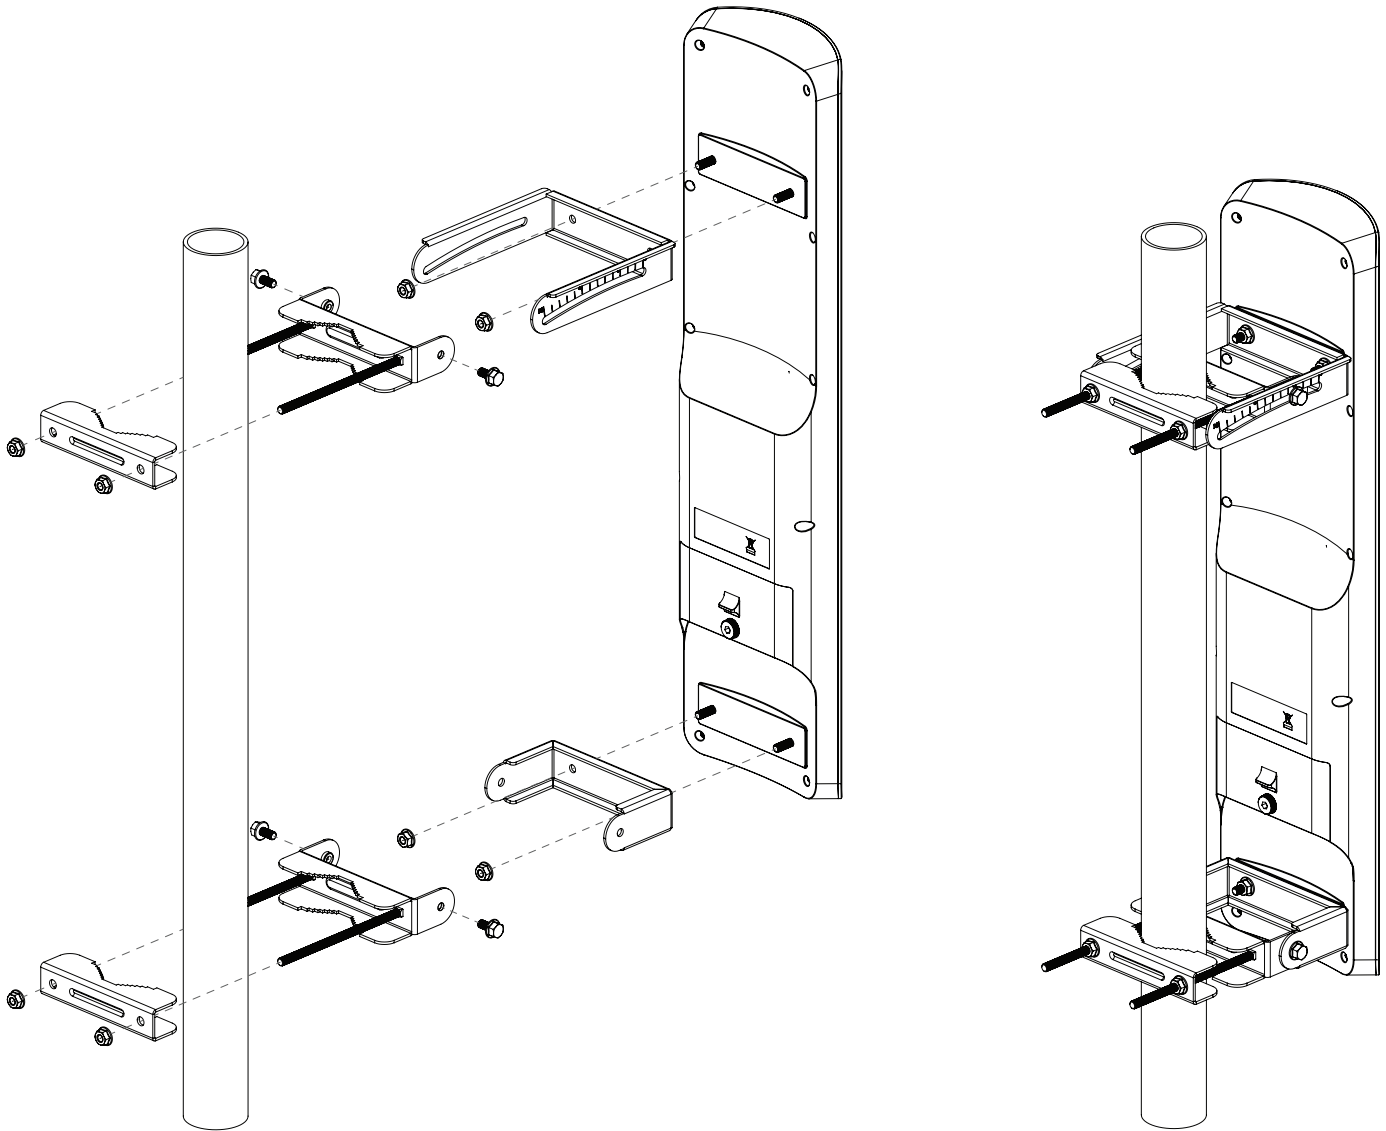

Sector antennas *mANT 19s* and *mANTBox 19s* assembly

ITEMS:

Top bracket
1pc.

Bottom bracket
1pc.

Pole bracket
2pcs.

Pole clamp
2pcs.

M6x12 Serrated
flange bolt
4pcs.

M6 Serrated
flange nut
8pcs.