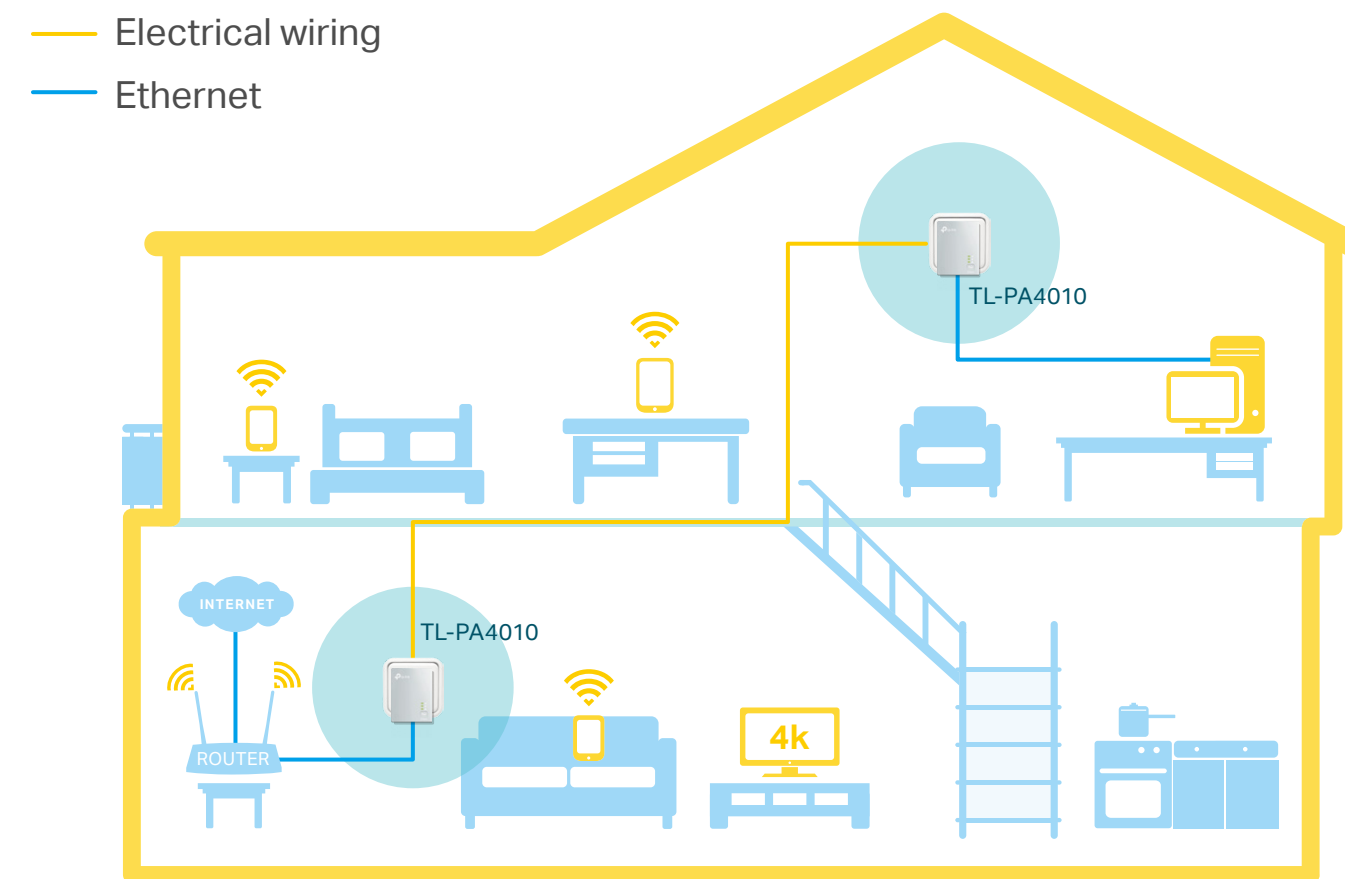

## One-Button Security

Simply push the Pair button on the adapters, and quickly set up a hassle-free powerline network.

## Plug and Play!

Powerline adapters and extenders must be deployed in a set of two or more. Simply plug them into wall outlets and enjoy the internet.

## Internet from Any Outlet

The AV600 Powerline Starter Kit brings internet to any area with a power outlet using your home's electrical wiring.