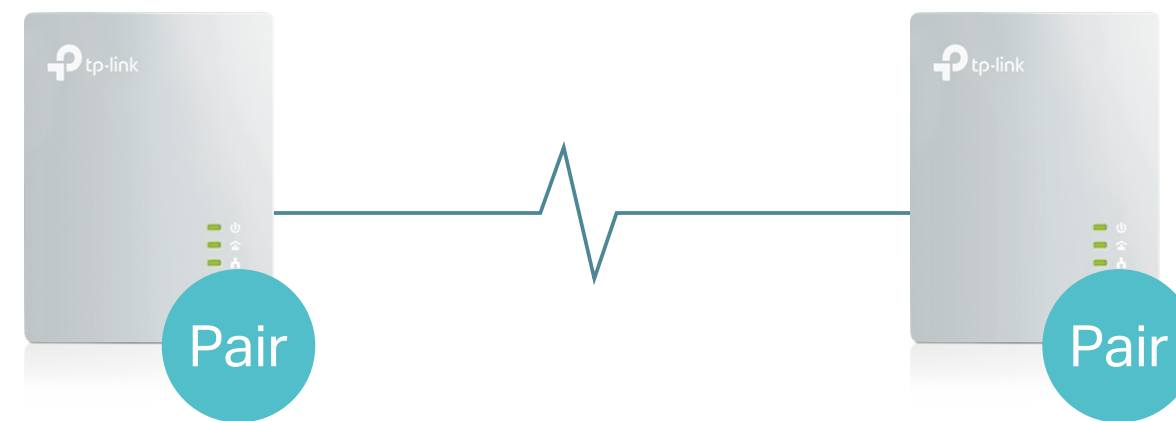

# AV600 Powerline Starter Kit

Smooth HD Streaming  
in Every Room

TL-PA4010 KIT

HomePlug  
AV 600Mbps

One-Button  
Security

Plug and play

## HomePlug AV Standard Compliant

The HomePlug AV standard creates high-speed data transfer rates of up to 600Mbps to support all your online activities.

## One-Button Security

Simply push the Pair button on the adapters, and quickly set up a hassle-free powerline network.