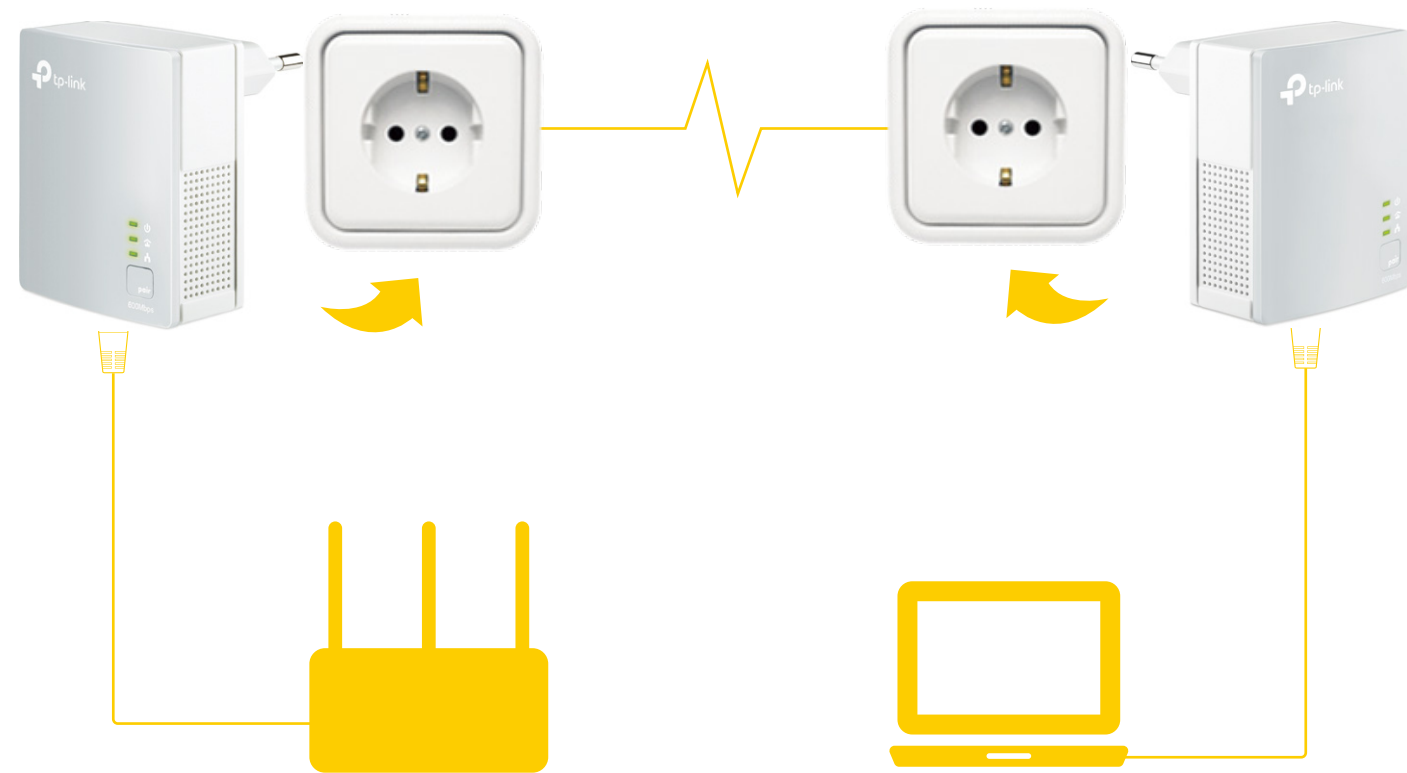

## HomePlug AV Standard Compliant

The HomePlug AV standard creates high-speed data transfer rates of up to 600Mbps to support all your online activities.

## One-Button Security

Simply push the Pair button on the adapters, and quickly set up a hassle-free powerline network.

## Plug and Play!

Powerline adapters and extenders must be deployed in a set of two or more. Simply plug them into wall outlets and enjoy the internet.